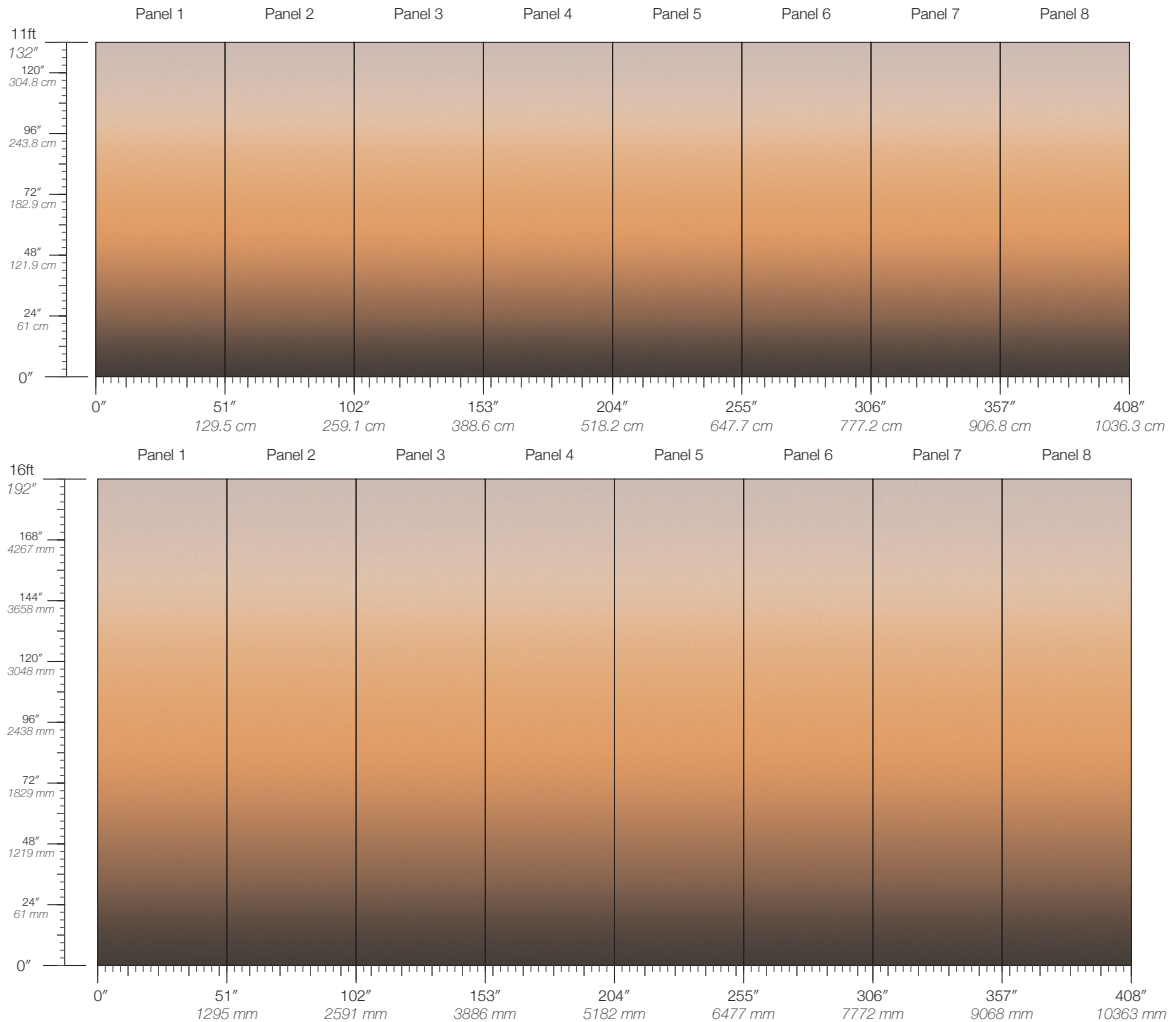

# Aurora Silhouette

Suitable for residential and commercial projects

**COLOR**  
Silhouette

**ITEM**  
1146

**CONTENT**  
Type II PVC-Free

**PANEL WIDTH**  
51" / 1295 mm trimmed

**PANEL HEIGHT**  
132" / 3353 mm standard  
192" / 4877 mm extended

**REPEAT**  
Non-repeating

**STOCK**  
Made to order

**LEAD TIME**  
4 weeks to print

**MINIMUM**  
1 panel

**PRICE**  
Available upon request

**ORIGIN**  
USA

**DETAILS**  
Custom options available

**ENVIRONMENTAL**  
Recycled Content  
Phthalate Free  
Low VOC  
HPD Available